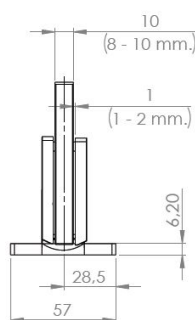

## Description:

Shower Hinge "Rio", Wall/Glass, Black Finish, Centre Back Pl, 8-10mm Glass Thickness, W/15 DG Angle Adjustment Function, & 25DG Return Function, Brass Material, Hidden Screws., Black Fiber Gaskets: 2 x 1mm & 2 x 2mm Thickness., Load Capacity Pr. Pair: 45kg

## Item number:

15.23.880-4

Units	Box	Carton	HS Code	Barcode
Pcs.	1	20	8302100090	
				5704866500517