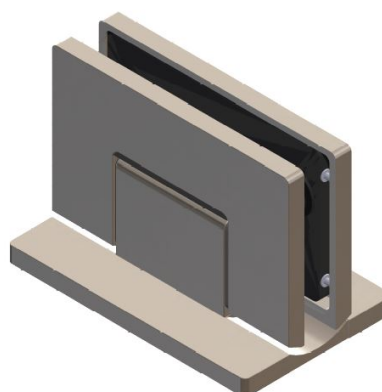

PRODUCT SHEET

Description:

Shower Hinge "Rio", Wall/Glass, Black Finish, Centre Back Pl, 8-10mm Glass Thickness, W/15 DG Angle Adjustment Function, & 25DG Return Function, Brass Material, Hidden Screws., Black Fiber Gaskets: 2 x 1mm & 2 x 2mm Thickness., Load Capacity Pr. Pair: 45kg

Item number:

15.23.880-4

Units	Box	Carton	HS Code	Barcode
Pcs.	1	20	8302100090	
				5704866500517

SISO A/S

Mileparken 11
DK-2740 Skovlunde
Denmark
VAT: 24786013

Phone +45 45 830 900

www.siso.dk
siso@siso.dk

Danske Bank
Nytorv Branch
Copenhagen
SWIFT: DABADKKK

Account no.
4180 3112 112936
IBAN Account
DK7230003112112936