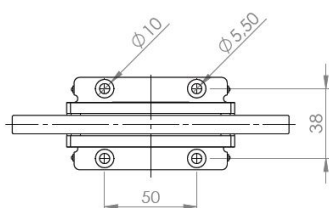

PRODUCT SHEET

Description:

Shower Hinge "Rio", Wall/Glass, Black Finish, Centre Back Pl, 8-10mm Glass Thickness, W/15 DG Angle Adjustment Function, & 25DG Return Function, Brass Material, Hidden Screws., Black Fiber Gaskets: 2 x 1mm & 2 x 2mm Thickness., Load Capacity Pr. Pair: 45kg

Item number:

15.23.880-4

Units	Box	Carton	HS Code	Barcode
Pcs.	1	20	8302100090	
				5704866500517

SISO A/S

Mileparken 11
DK-2740 Skovlunde
Denmark
VAT: 24786013

Phone +45 45 830 900

www.siso.dk
siso@siso.dk

Danske Bank
Nytorv Branch
Copenhagen
SWIFT: DABADKKK

Account no.
4180 3112 112936
IBAN Account
DK7230003112112936