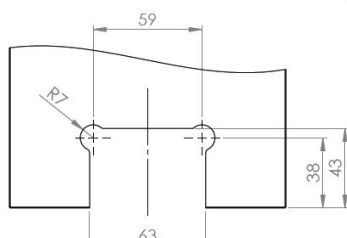

PRODUCT SHEET

Description:

Shower Hinge "Rio", Wall/Glass, Black Finish, Centre Back Pl, 8-10mm Glass Thickness, W/15 DG Angle Adjustment Function, & 25DG Return Function, Brass Material, Hidden Screws., Black Fiber Gaskets: 2 x 1mm & 2 x 2mm Thickness., Load Capacity Pr. Pair: 45kg

Item number:

15.23.880-4

Units	Box	Carton	HS Code	Barcode
Pcs.	1	20	8302100090	
				5704866500517

SISO A/S

Mileparken 11
DK-2740 Skovlunde
Denmark
VAT: 24786013

Phone +45 45 830 900

www.siso.dk
siso@siso.dk

Danske Bank
Nytorv Branch
Copenhagen
SWIFT: DABADKKK

Account no.
4180 3112 112936
IBAN Account
DK7230003112112936