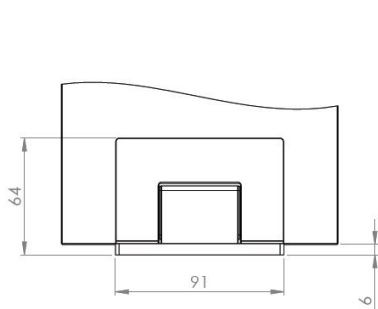

PRODUCT SHEET

Description:

Shower Hinge "Rio", Wall/Glass, Black Finish, Centre Back Pl, 8-10mm Glass Thickness, W/15 DG Angle Adjustment Function, & 25DG Return Function, Brass Material, Hidden Screws., Black Fiber Gaskets: 2 x 1mm & 2 x 2mm Thickness., Load Capacity Pr. Pair: 45kg

Item number:

15.23.880-4

Units	Box	Carton	HS Code	Barcode
Pcs.	1	20	8302100090	
				5704866500517

SISO A/S

Mileparken 11
DK-2740 Skovlunde
Denmark
VAT: 24786013

Phone +45 45 830 900

www.siso.dk
siso@siso.dk

Danske Bank
Nytorv Branch
Copenhagen
SWIFT: DABADKKK

Account no.
4180 3112 112936
IBAN Account
DK7230003112112936